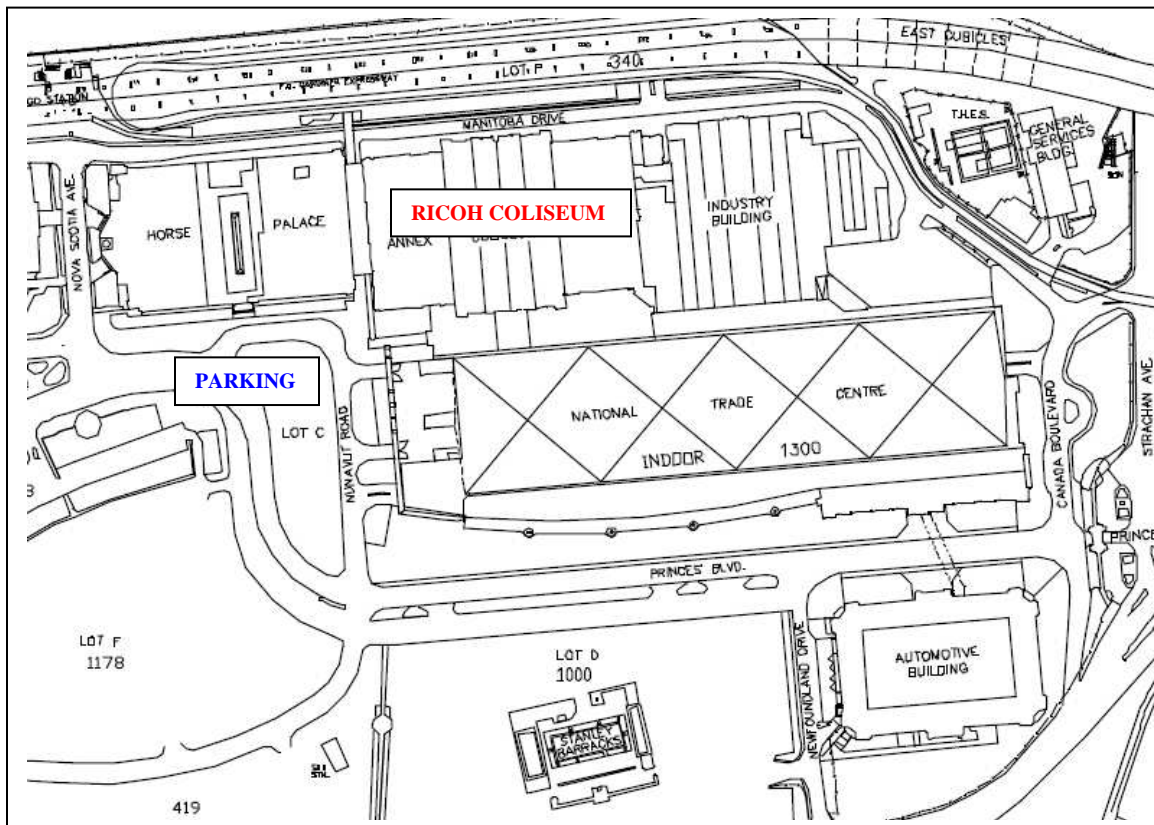

WELCOME TO RICOH COLISEUM!

GUIDELINES:

- Teams will be given access to dressing rooms half hour prior to scheduled skate time
- No outside alcohol is allowed in the building, including the dressing rooms
- Entry and exit through green ticket office doors
- Parking can be found in lot C (see map below)

DIRECTIONS:

From the Gardiner Expressway:

From the East: exit at Spadina Road and follow to Lakeshore then follow signs to the CNE grounds.

From the West: exit at Jameson and follow the Lakeshore into the CNE Grounds.

Public Transit: TTC – take the 509 or 511 streetcar from either Bathurst Station or Union Station get off at the last stop (Exhibition Loop) GO transit stop is directly behind the building.

MAP AND PARKING